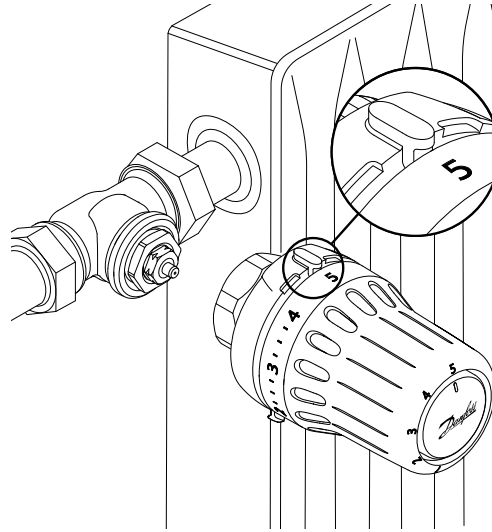

Installation Guide

Danfoss React™ M30x1,5 + RLV-KB / 015G5352
015G5353

Danfoss React™ M30x1,5 with RLV-KB

VALVE Installation Montage Installation Instalación	
<p></p>	<p>G^{1/2}</p> <p>1) </p> <p>2) </p>
<p>G^{3/4}</p> <p>1) </p>	

Danfoss React™ M30x1,5 with RLV-KB

SENSOR Installation | Montage | Installation | Instalación

1.

2.

3.

Danfoss A/S

Climate Solutions • danfoss.com • +45 7488 2222

Any information, including, but not limited to information on selection of product, its application or use, product design, weight, dimensions, capacity or any other technical data in product manuals, catalogues descriptions, advertisements, etc. and whether made available in writing, orally, electronically, online or via download, shall be considered informative, and is only binding if and to the extent, explicit reference is made in a quotation or order confirmation. Danfoss cannot accept any responsibility for possible errors in catalogues, brochures, videos and other material. Danfoss reserves the right to alter its products without notice. This also applies to products ordered but not delivered provided that such alterations can be made without changes to form, fit or function of the product.