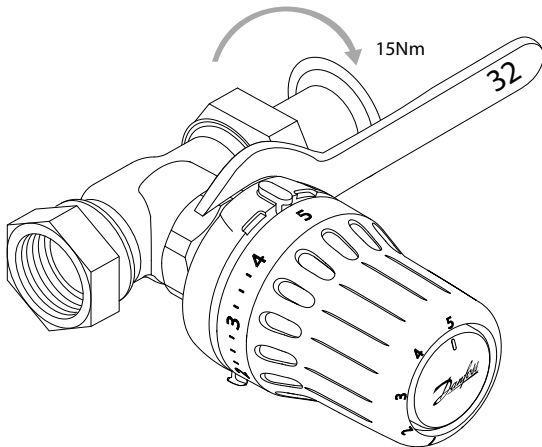

Installation Guide

Danfoss React™ M30x1,5 + RLV-KB / 015G5352
015G5353

Danfoss React™ M30x1,5 with RLV-KB

VALVE Installation Montage Installation Instalación	
<p></p>	<p>G^{1/2}</p> <p>1) </p> <p>2) </p>
<p>G^{3/4}</p> <p>1) </p>	

Danfoss React™ M30x1,5 with RLV-KB

SENSOR Installation | Montage | Installation | Instalación

1.

2.

3.

Danfoss A/S

Climate Solutions • danfoss.com • +45 7488 2222

Any information, including, but not limited to information on selection of product, its application or use, product design, weight, dimensions, capacity or any other technical data in product manuals, catalogues descriptions, advertisements, etc. and whether made available in writing, orally, electronically, online or via download, shall be considered informative, and is only binding if and to the extent, explicit reference is made in a quotation or order confirmation. Danfoss cannot accept any responsibility for possible errors in catalogues, brochures, videos and other material. Danfoss reserves the right to alter its products without notice. This also applies to products ordered but not delivered provided that such alterations can be made without changes to form, fit or function of the product.