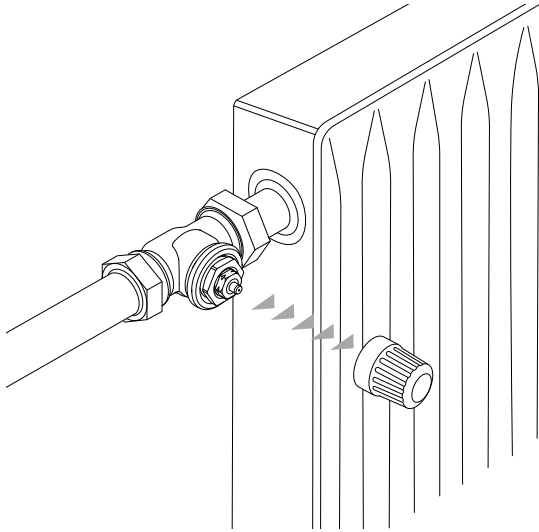

Installation Guide

Danfoss React™ M30x1,5 + RLV-KB / 015G5352
015G5353

Danfoss React™ M30x1,5 with RLV-KB

VALVE Installation Montage Installation Instalación	
<p></p>	<p>G^{1/2}</p> <p>1) </p> <p>2) </p>
<p>G^{3/4}</p> <p>1) </p>	

Danfoss React™ M30x1,5 with RLV-KB

SENSOR Installation | Montage | Installation | Instalación

1.

2.

3.

Danfoss A/S

Climate Solutions • danfoss.com • +45 7488 2222

Any information, including, but not limited to information on selection of product, its application or use, product design, weight, dimensions, capacity or any other technical data in product manuals, catalogues descriptions, advertisements, etc. and whether made available in writing, orally, electronically, online or via download, shall be considered informative, and is only binding if and to the extent, explicit reference is made in a quotation or order confirmation. Danfoss cannot accept any responsibility for possible errors in catalogues, brochures, videos and other material. Danfoss reserves the right to alter its products without notice. This also applies to products ordered but not delivered provided that such alterations can be made without changes to form, fit or function of the product.