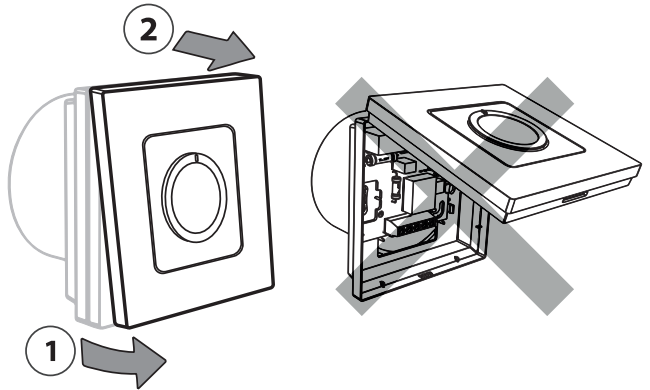

Danfoss A/S 6430 Nordborg Denmark		CE	IP21	IP21	IP21
Icon™ Dial 230W OW		Max. load: 10W/50mA			
Load	Load	Load NC	N	N	L
		M		220-240V 50-60 Hz	

7.

8.

9.

10.

❄ = 5°C

13658 000 00 Manual Installation WRT Dial 230 F86 OW

ENGINEERING
TOMORROW

Installation & User Guide

Danfoss *Icon*™ Dial Room Thermostat

VICUY10F/088N3653

www.icon.danfoss.com