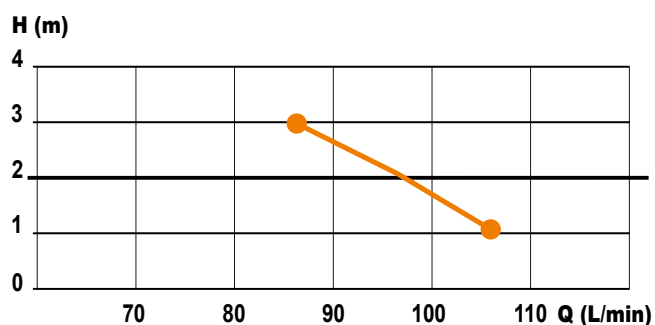

wateraansluitpunt

water supply

Keerklep EB
EB Check valve

SANISMART

220-240 V - 50-60 Hz - 2,5 A - 550 W - IP44 - ⚡

SERVICE HELPLINES

France
Tel. 01 44 82 25 55
Fax. 03 44 94 46 19

United Kingdom
Tel. 08457 650011 (Call from a land line)
Fax. 020 8842 1671