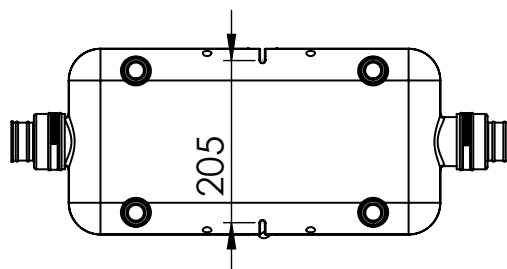

SANICOM 1
220-240 V - 50-60 Hz
750W - CLASS 1
10Kg
Max temperature:
90°C for 5Min