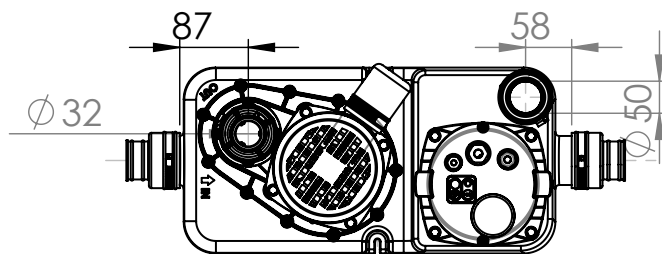

SANICOM 1
220-240 V - 50-60 Hz
750W - CLASS 1
10Kg
Max temperature:
90°C for 5Min