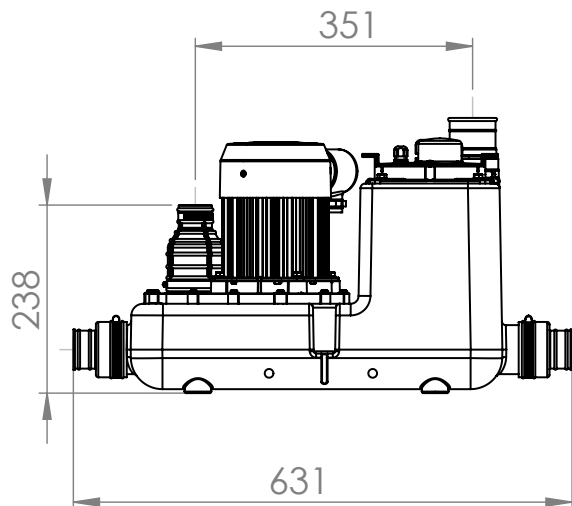

SANICOM 1
220-240 V - 50-60 Hz
750W - CLASS 1
10Kg
Max temperature:
90°C for 5Min