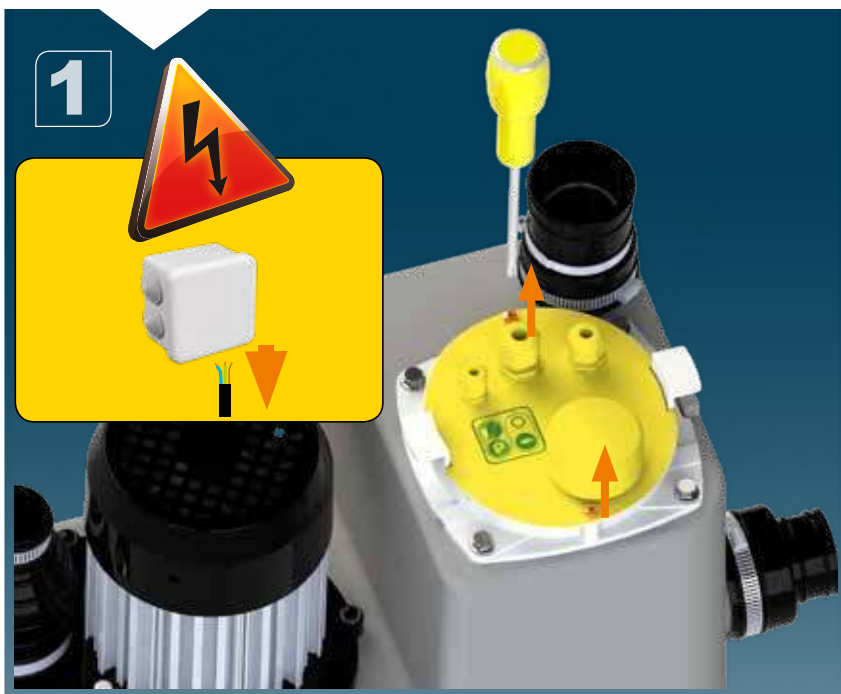

*option

*option

SANICOM 1
220-240 V - 50-60 Hz
750W - CLASS 1
10Kg
Max temperature:
90°C for 5Min

SERVICE HELPLINES

France
Tel. 01 44 82 25 55
Fax. 03 44 94 46 19

United Kingdom
Tel. 08457 650011 (Call from a land line)
Fax. 020 8842 1671