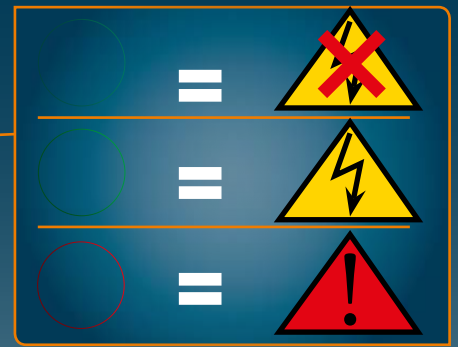

*option

*option

SANICOM 1
220-240 V - 50-60 Hz
750W - CLASS 1
10Kg
Max temperature:
90°C for 5Min

SERVICE HELPLINES

France
Tel. 01 44 82 25 55
Fax. 03 44 94 46 19

United Kingdom
Tel. 08457 650011 (Call from a land line)
Fax. 020 8842 1671