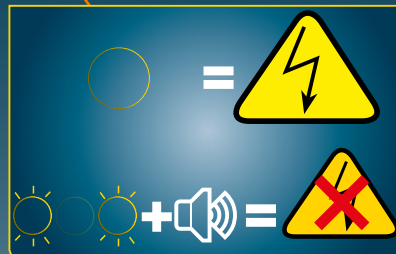

*option

*option

SANICOM 1
220-240 V - 50-60 Hz
750W - CLASS 1
10Kg
Max temperature:
90°C for 5Min

SERVICE HELPLINES

France
Tel. 01 44 82 25 55
Fax. 03 44 94 46 19

United Kingdom
Tel. 08457 650011 (Call from a land line)
Fax. 020 8842 1671