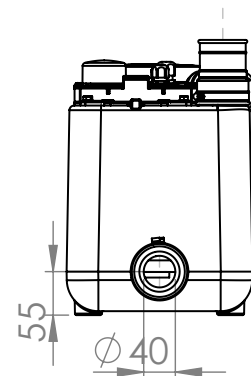

SANICOM 1
220-240 V - 50-60 Hz
750W - CLASS 1
10Kg
Max temperature:
90°C for 5Min