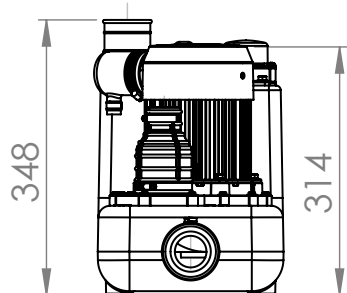

SANICOM 1
220-240 V - 50-60 Hz
750W - CLASS 1
10Kg
Max temperature:
90°C for 5Min