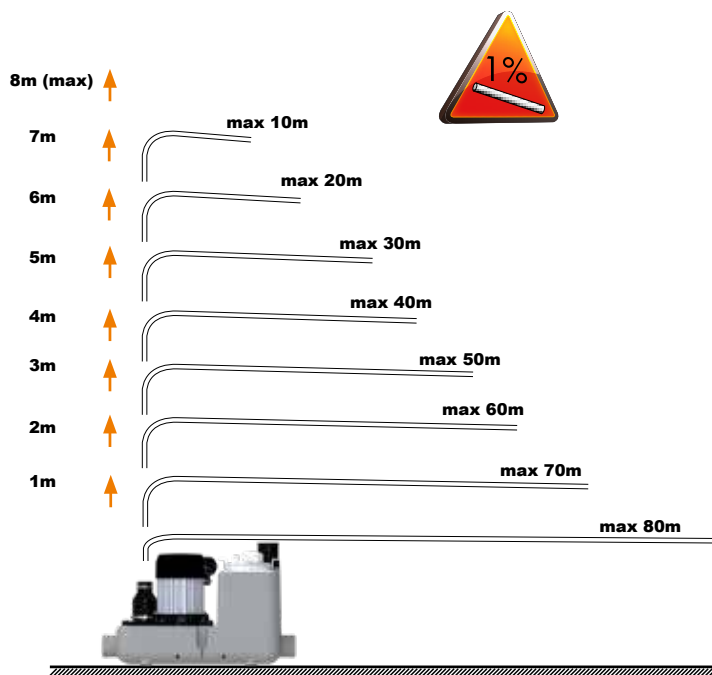

*option

*option

SANICOM 1
220-240 V - 50-60 Hz
750W - CLASS 1
10Kg
Max temperature:
90°C for 5Min

SERVICE HELPLINES

France
Tel. 01 44 82 25 55
Fax. 03 44 94 46 19

United Kingdom
Tel. 08457 650011 (Call from a land line)
Fax. 020 8842 1671