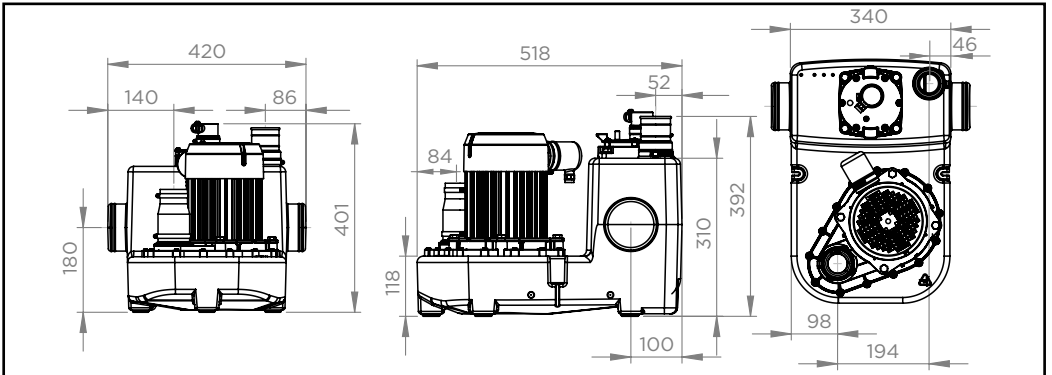

MAINTENANCE

1

2

1

2

1

2

SANICUBIC 1 GR HP S
EN12050-1
220-240 V - 50-60 Hz - 2500 W - 20 Kg
Max temperature: 90°C for 5min