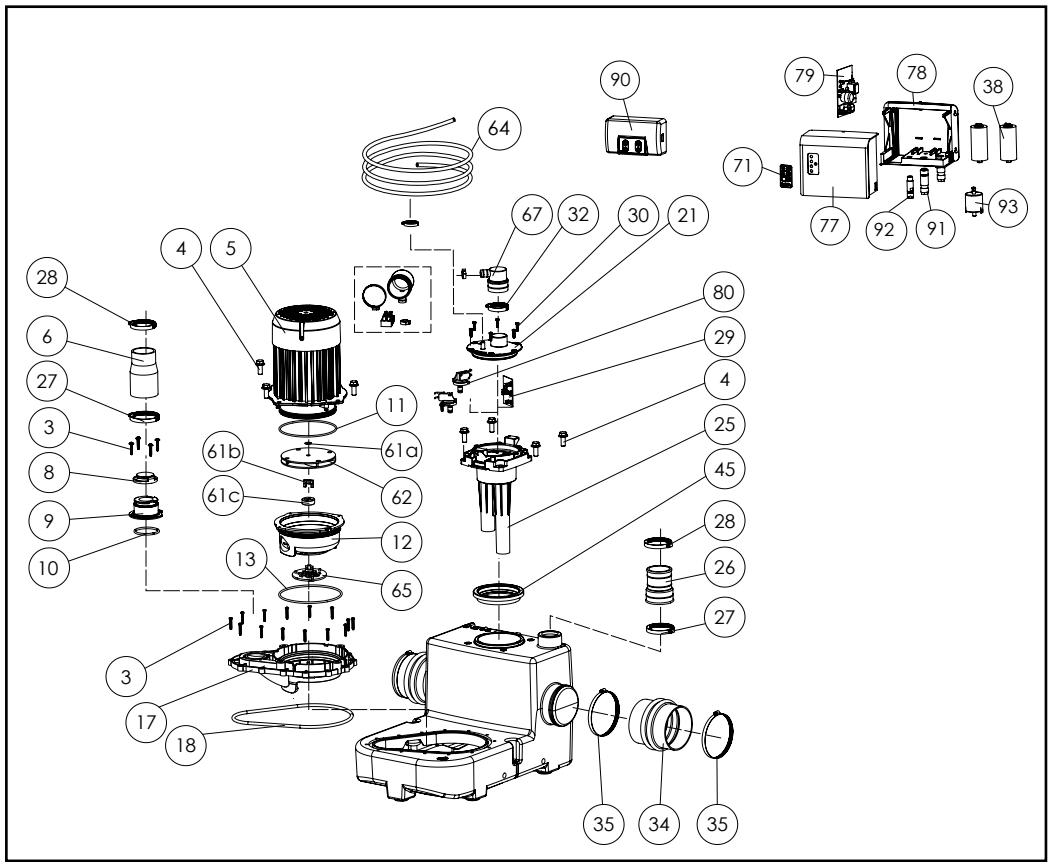

MAINTENANCE

1

2

1

2

1

2

SANICUBIC 1 GR HP S
EN12050-1
220-240 V - 50-60 Hz - 2500 W - 20 Kg
Max temperature: 90°C for 5min