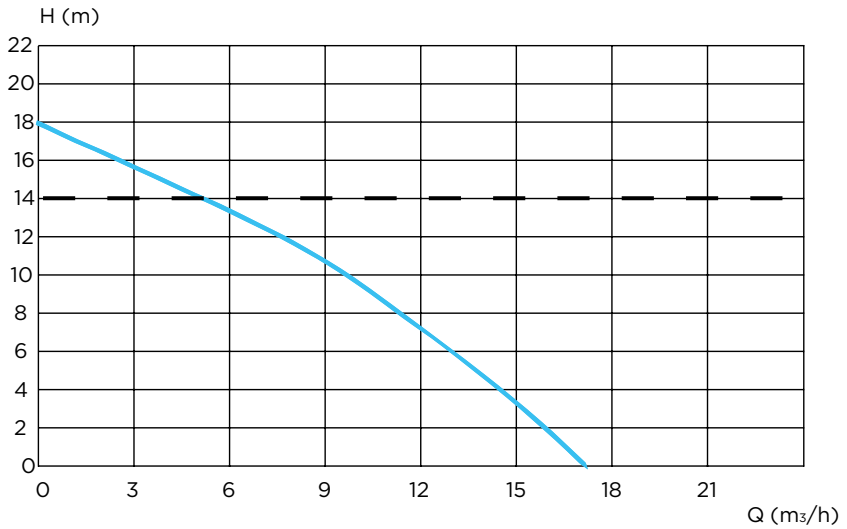

SERVICE HELPLINES

France
Tel. 01 44 82 25 55
Fax. 03 44 94 46 19

United Kingdom
Tel. 08457 650011 (Call from a land line)
Fax. 020 8842 1671

Ireland
Tel. 1850 23 24 25 (LOW CALL)
Fax. + 353 46 97 33 093

Italia
Tel. 0382 6181
Fax. +39 0382 618200

España
Tel. +34 93 544 60 76
Fax. +34 93 462 18 96

Portugal
Tel. +135 21 911 27 85
Fax. +35 21 957 70 00

Benelux
Tel. +31 475 487100
Fax. +31 475 486515

Sverige
Tel. +08-404 15 30

Norge
Tel. +08-404 15 30

РОССИЯ
Tel. (495) 258 29 51
Fax. (495) 258 29 51

Türkiye
Tel. +90 212 275 30 88
Fax. +90 212 275 90 58

Brazil
Tel. (11) 3052-2292

中国
Tel. +86(0)21 6218 8969
Fax. +86(0)21 6218 8970

South Africa
Tel. +27 (0) 21 286 00 28

Service information : www.sfa.biz