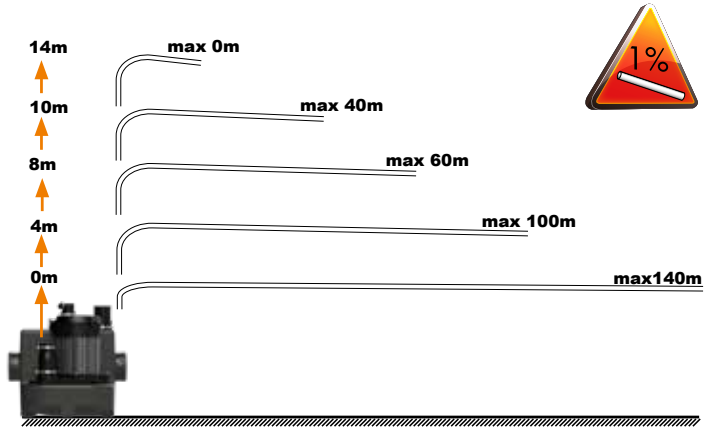

SERVICE HELPLINES

France
Tel. 01 44 82 25 55
Fax. 03 44 94 46 19

United Kingdom
Tel. 08457 650011 (Call from a land line)
Fax. 020 8842 1671

Ireland
Tel. 1850 23 24 25 (LOW CALL)
Fax. + 353 46 97 33 093

Italia
Tel. 0382 6181
Fax. +39 0382 618200

España
Tel. +34 93 544 60 76
Fax. +34 93 462 18 96

Portugal
Tel. +135 21 911 27 85
Fax. +35 21 957 70 00

Benelux
Tel. +31 475 487100
Fax. +31 475 486515

Sverige
Tel. +08-404 15 30

Norge
Tel. +08-404 15 30

РОССИЯ
Tel. (495) 258 29 51
Fax. (495) 258 29 51

Türkiye
Tel. +90 212 275 30 88
Fax. +90 212 275 90 58

Brazil
Tel. (11) 3052-2292

中国
Tel. +86(0)21 6218 8969
Fax. +86(0)21 6218 8970

South Africa
Tel. +27 (0) 21 286 00 28

Service information : www.sfa.biz